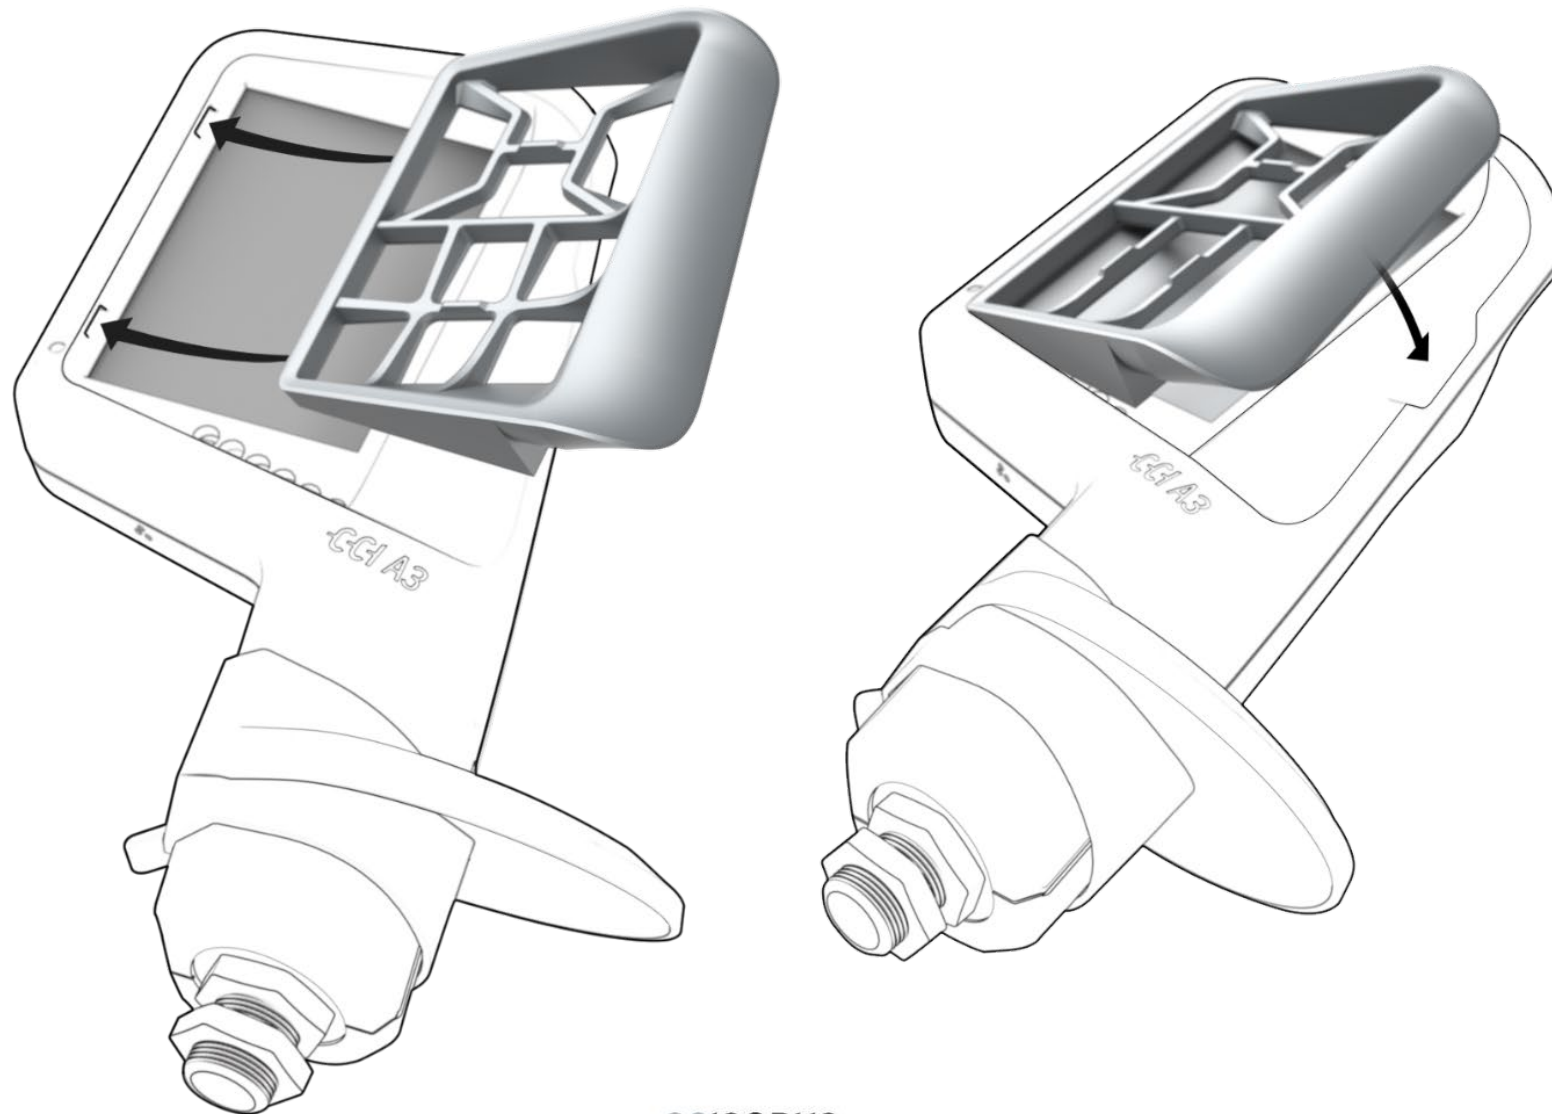

Grid changes are detected automatically

CCISOBUS